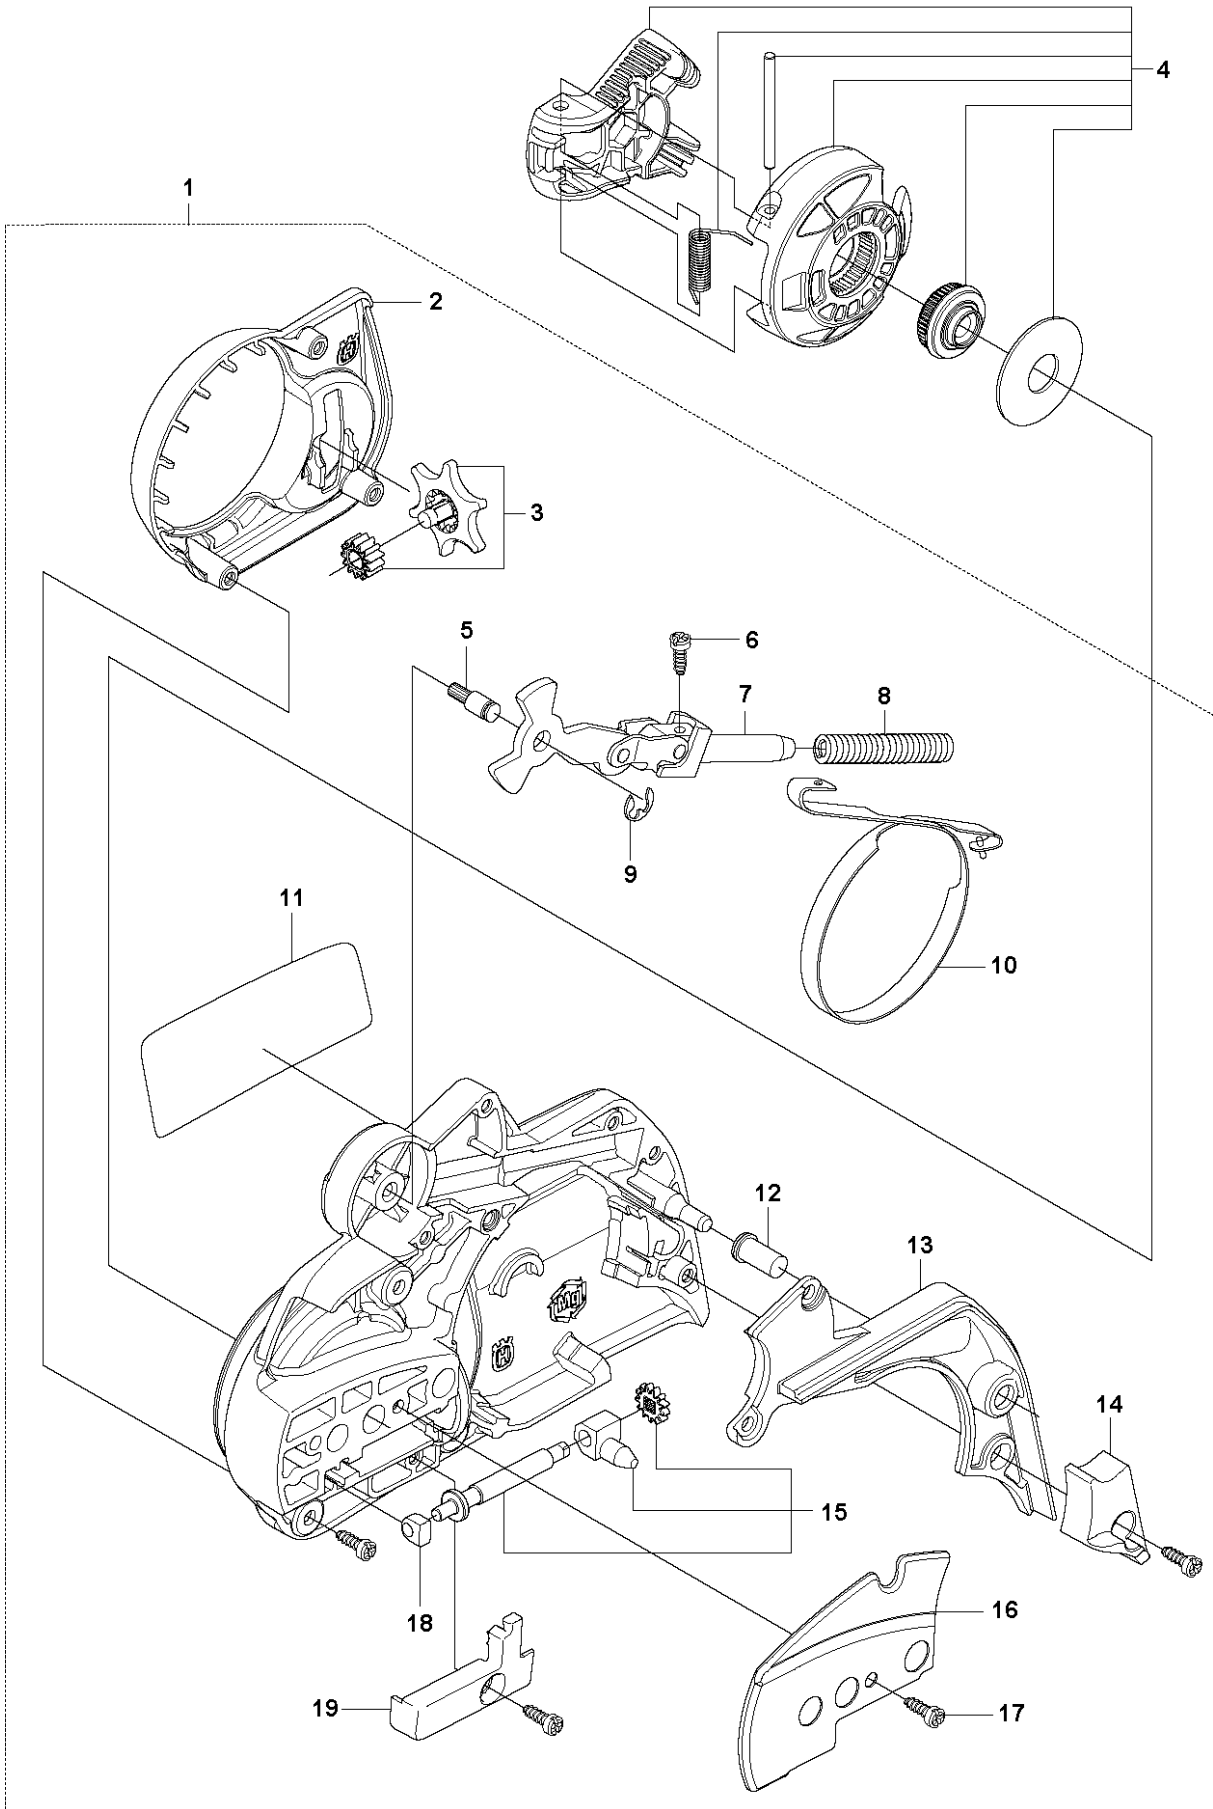

A1 ^{455e} CLUTCH COVER

CLUTCH COVER

455 E, 2013-10

Ref	Part no.	Description	Remark	Qty	Kit
1	544 21 72-01	CLUTCH COVER ASSY		1	
2	537 39 26-01	HEAT PROTECTOR		1	1
3	537 34 72-01	CHAIN TENSIONER WHEEL		1	1
4	537 34 78-01	KNOB		1	
5	503 89 29-01	PIN KNEE-JOINT		1	1
6	503 21 70-10	SCREW CCRPANT		1	1
7	503 89 08-02	KNEE JOINT ASSY		1	1
8	503 46 59-01	BRAKE SPRING		1	1
9	735 31 08-20	E-CLIP		1	1
10	537 04 30-01	BRAKE BAND ASSY		1	1
11	544 35 75-01	LABEL		1	1
12	503 85 52-01	GUIDE BUSHING		1	1
13	544 08 29-01	COVER LID		1	1
14	544 08 30-01	WEAR PROTECTION		1	1
15	537 39 29-01	CHAIN TENSION SCREW		1	1
16	544 25 05-01	WEAR PLATE		1	1
17	503 21 70-10	SCREW CCRPANT		9	1
18	525 35 43-01	BEARING SLEEVE		1	1
19	504 54 28-01	COVER LID		1	1