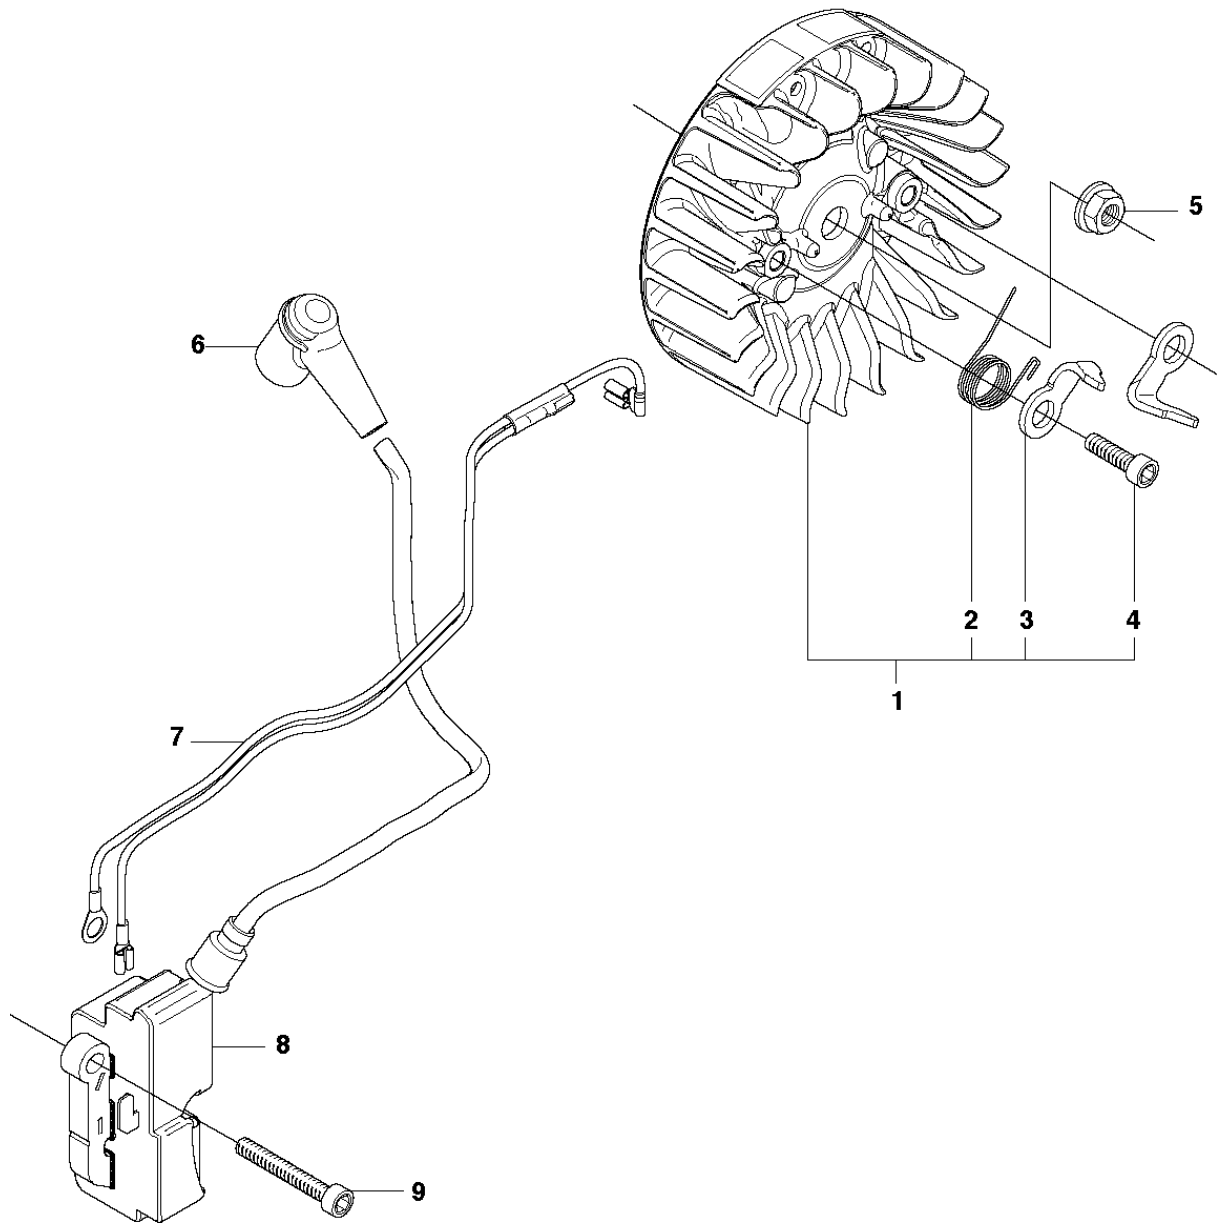

B 455e, 455
CLUTCH & OIL PUMP

CLUTCH & OIL PUMP

455 E, 2013-10

Ref	Part no.	Description	Remark	Qty	Kit
1	537 11 05-03	CLUTCH ASSY		1	
2	537 35 91-01	CLUTCH SPRING		2	1
3	537 29 17-02	CLUTCH DRUM	".325"x7 SPUR"	1	
3	537 29 16-04	CLUTCH DRUM	"8"x7 SPUR"	1	
4	503 25 52-01	NEEDLE BEARING		1	3
5	537 25 26-01	PUMP PINION		1	
6	544 18 01-04	OIL PUMP ASSY		1	
7	503 89 16-01	SPRING		1	6
8	503 23 00-60	WASHER		1	6
9	537 06 93-02	PUMP PISTON		1	6
10	503 89 15-01	SPRING		1	6
11	721 11 64-30	GROOVED PIN		1	6
12	537 02 71-01	ADJUSTER		1	6
13	503 21 74-16	SCREW IHSCT		1	
14	537 26 15-01	OIL PRESSURE HOSE		1	
15	537 26 14-02	OIL HOSE		1	
16	510 04 43-01	OIL SCREEN		1	

H 455e, 455
CYLINDER PISTON

CYLINDER PISTON

455 E, 2013-10

Ref	Part no.	Description	Remark	Qty	Kit
1	537 31 05-01	DECOMPRESSION VALVE		1	
2	503 55 22-01	PLUG		1	
3	503 23 51-08	SPARK PLUG	RCJ7Y	1	
4	503 42 43-01	IMPULSE NIPPLE		4	5
5	537 32 04-02	CYLINDER ASSY	455	1	
6	537 24 58-01	GASKET		1	
7	537 24 57-01	GASKET		1	
8	503 20 05-27	SCREW IHSCM		4	
9	503 28 90-50	PISTON RING	455	1	10, 5
10	537 29 30-04	PISTON ASSY	455	1	5
11	737 43 12-00	SNAP RING		2	10, 5
12	501 86 18-01	NEEDLE BEARING		1	5

E 455e, 455
ELECTRICAL

ELECTRICAL

455 E, 2013-10

Ref	Part no.	Description	Remark	Qty	Kit
1	537 29 27-01	FLYWHEEL ASSY		1	
2	529 27 11-01	SPRING		2	1
3	537 24 56-01	STARTER PAWL		2	1
4	501 81 99-03	SCREW		2	1
5	503 22 04-01	NUT		1	
6	501 48 54-02	SPARK PLUG CAP		1	
7	537 27 27-01	WIRING ASSY		1	
8	544 04 70-01	IGNITION MODULE		1	
9	503 21 55-25	SCREW IHSCFT		2	