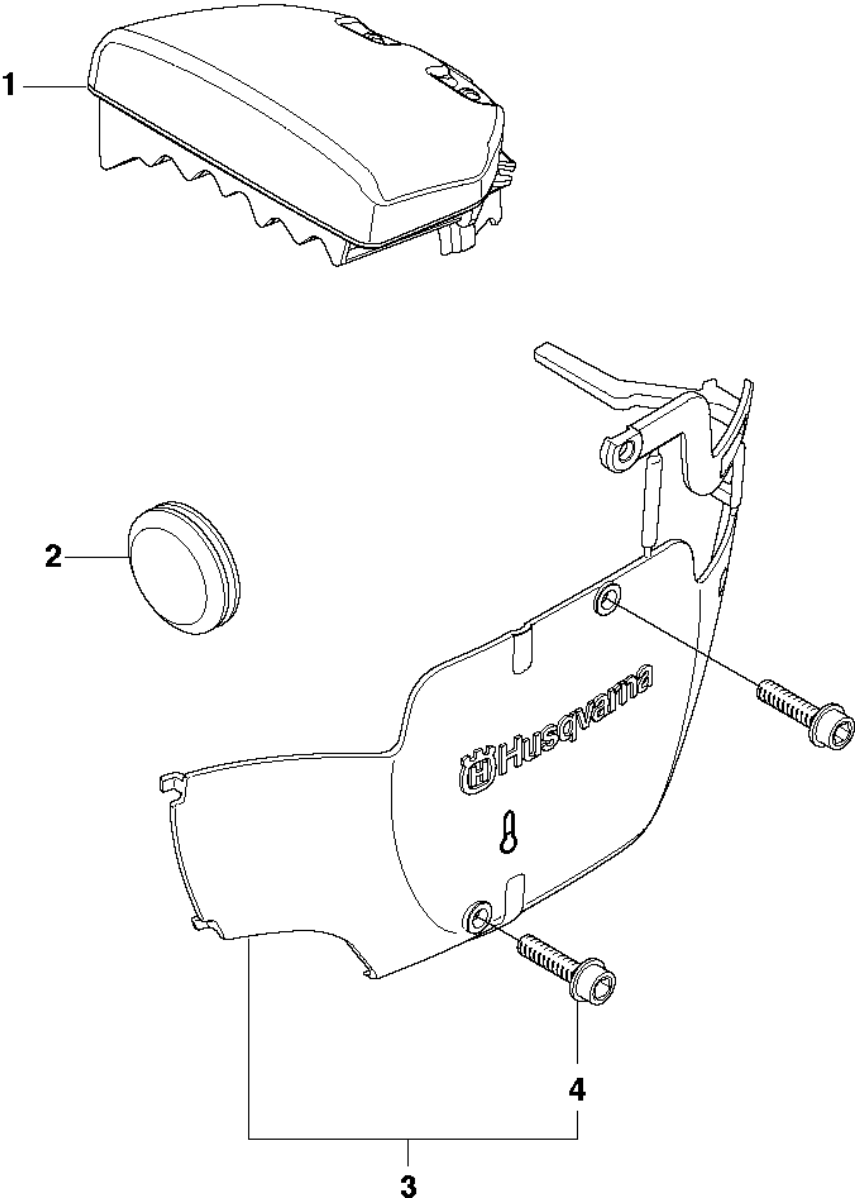

Q 455e, 455
WINTER KIT

WINTER KIT

455 E, 2013-10

Ref	Part no.	Description	Remark	Qty	Kit
1	537 25 57-01	AIR FILTER ASSY	μ80		
2	503 40 59-01	WINTER PLUG			
3	537 35 60-01	WINTER KIT			
4	503 21 70-16	SCREW CCRPANT