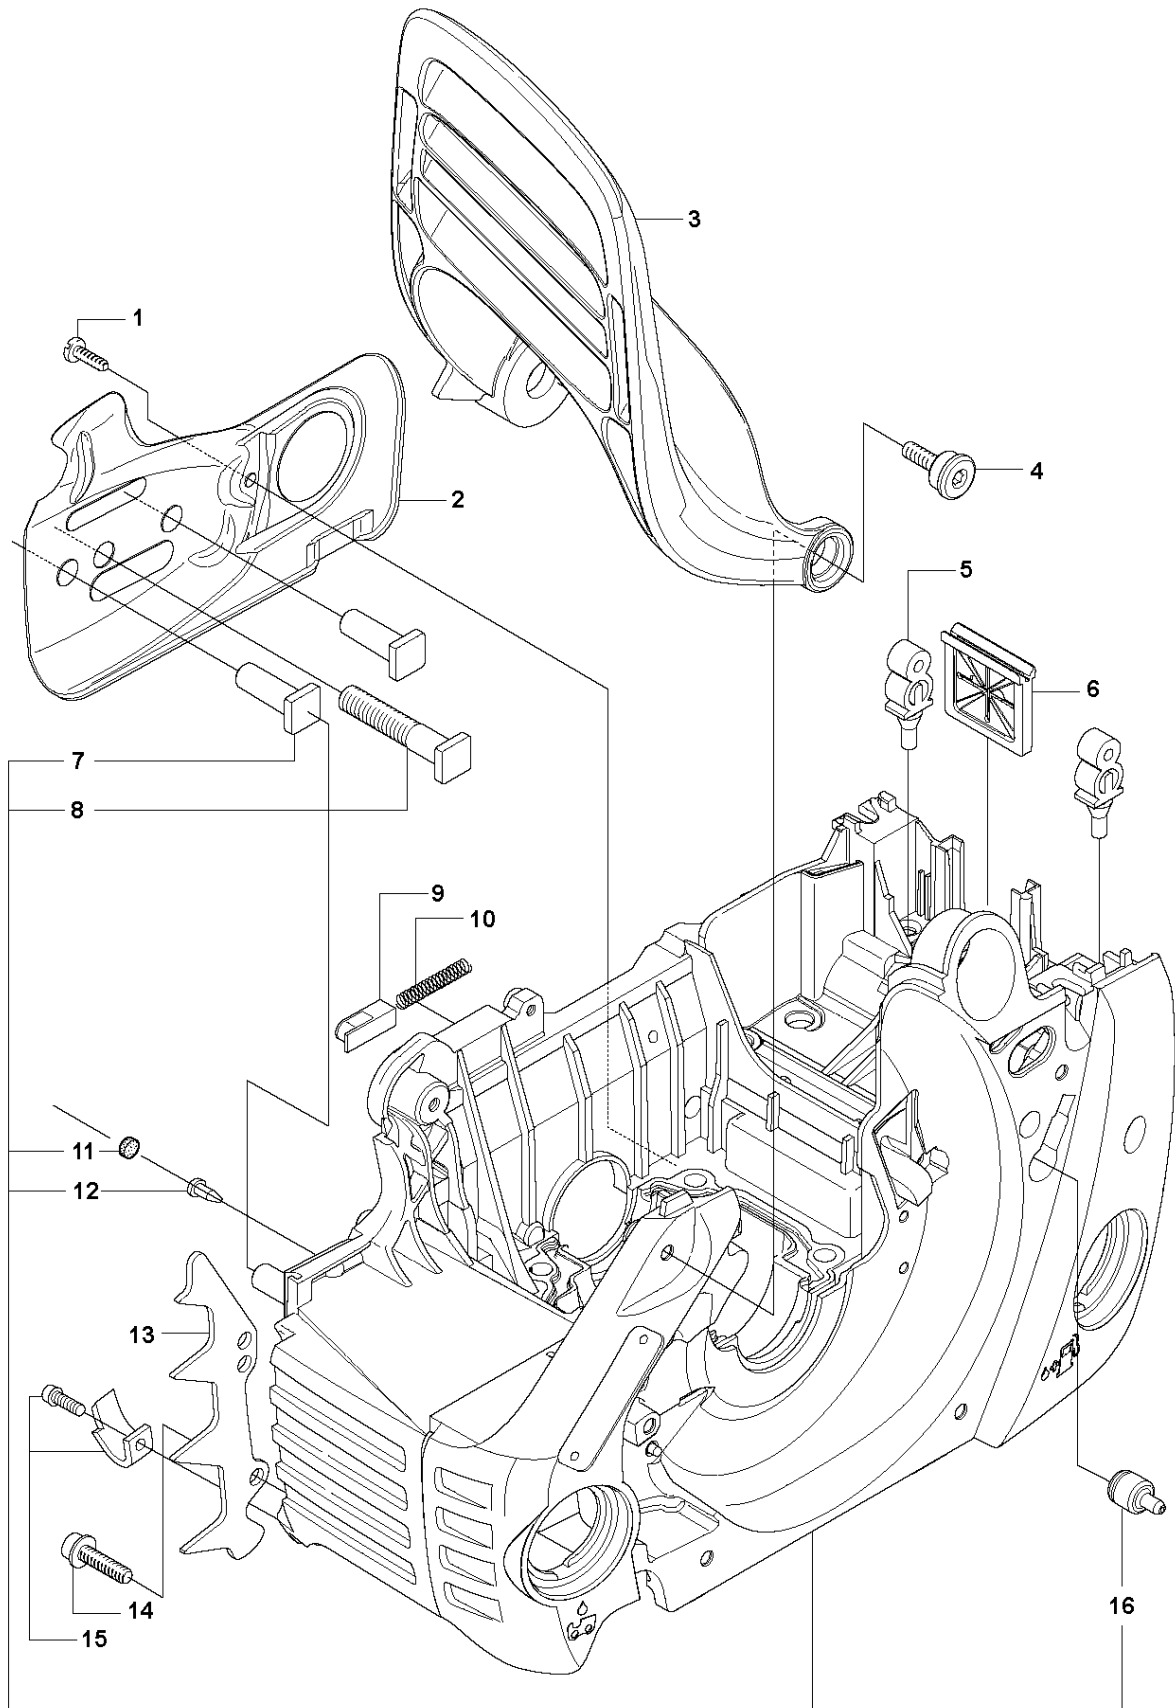

K1 455e
CRANKCASE

CRANKCASE

455 E, 2013-10

Ref	Part no.	Description	Remark	Qty	Kit
1	503 21 70-10	SCREW CCRPANT		1	
2	537 27 13-02	CHAIN GUIDE PLATE		1	
3	537 28 43-01	HAND GUARD		1	
4	537 29 65-01	SCREW		2	
5	503 86 93-01	CARBURETTOR MOUNTING		2	
6	537 26 04-01	BELLOWS		1	
7	537 33 46-02	BAR BOLT		2	17
8	537 22 78-01	BAR BOLT		1	17
9	503 89 24-01	LOCK		1	
10	503 43 65-01	POSITION SPRING		1	
11	537 40 35-01	FILTER		1	17
12	530 02 61-19	CHECK VALVE		1	17
13	503 97 38-01	BARKSTØD		1	
14	503 21 68-72	SCREW IHSCFT		2	
15	503 91 06-71	KIT		1	
16	537 35 95-01	TANK VENT ASSY		1	17
17	510 06 59-04	CRANKCASE		1