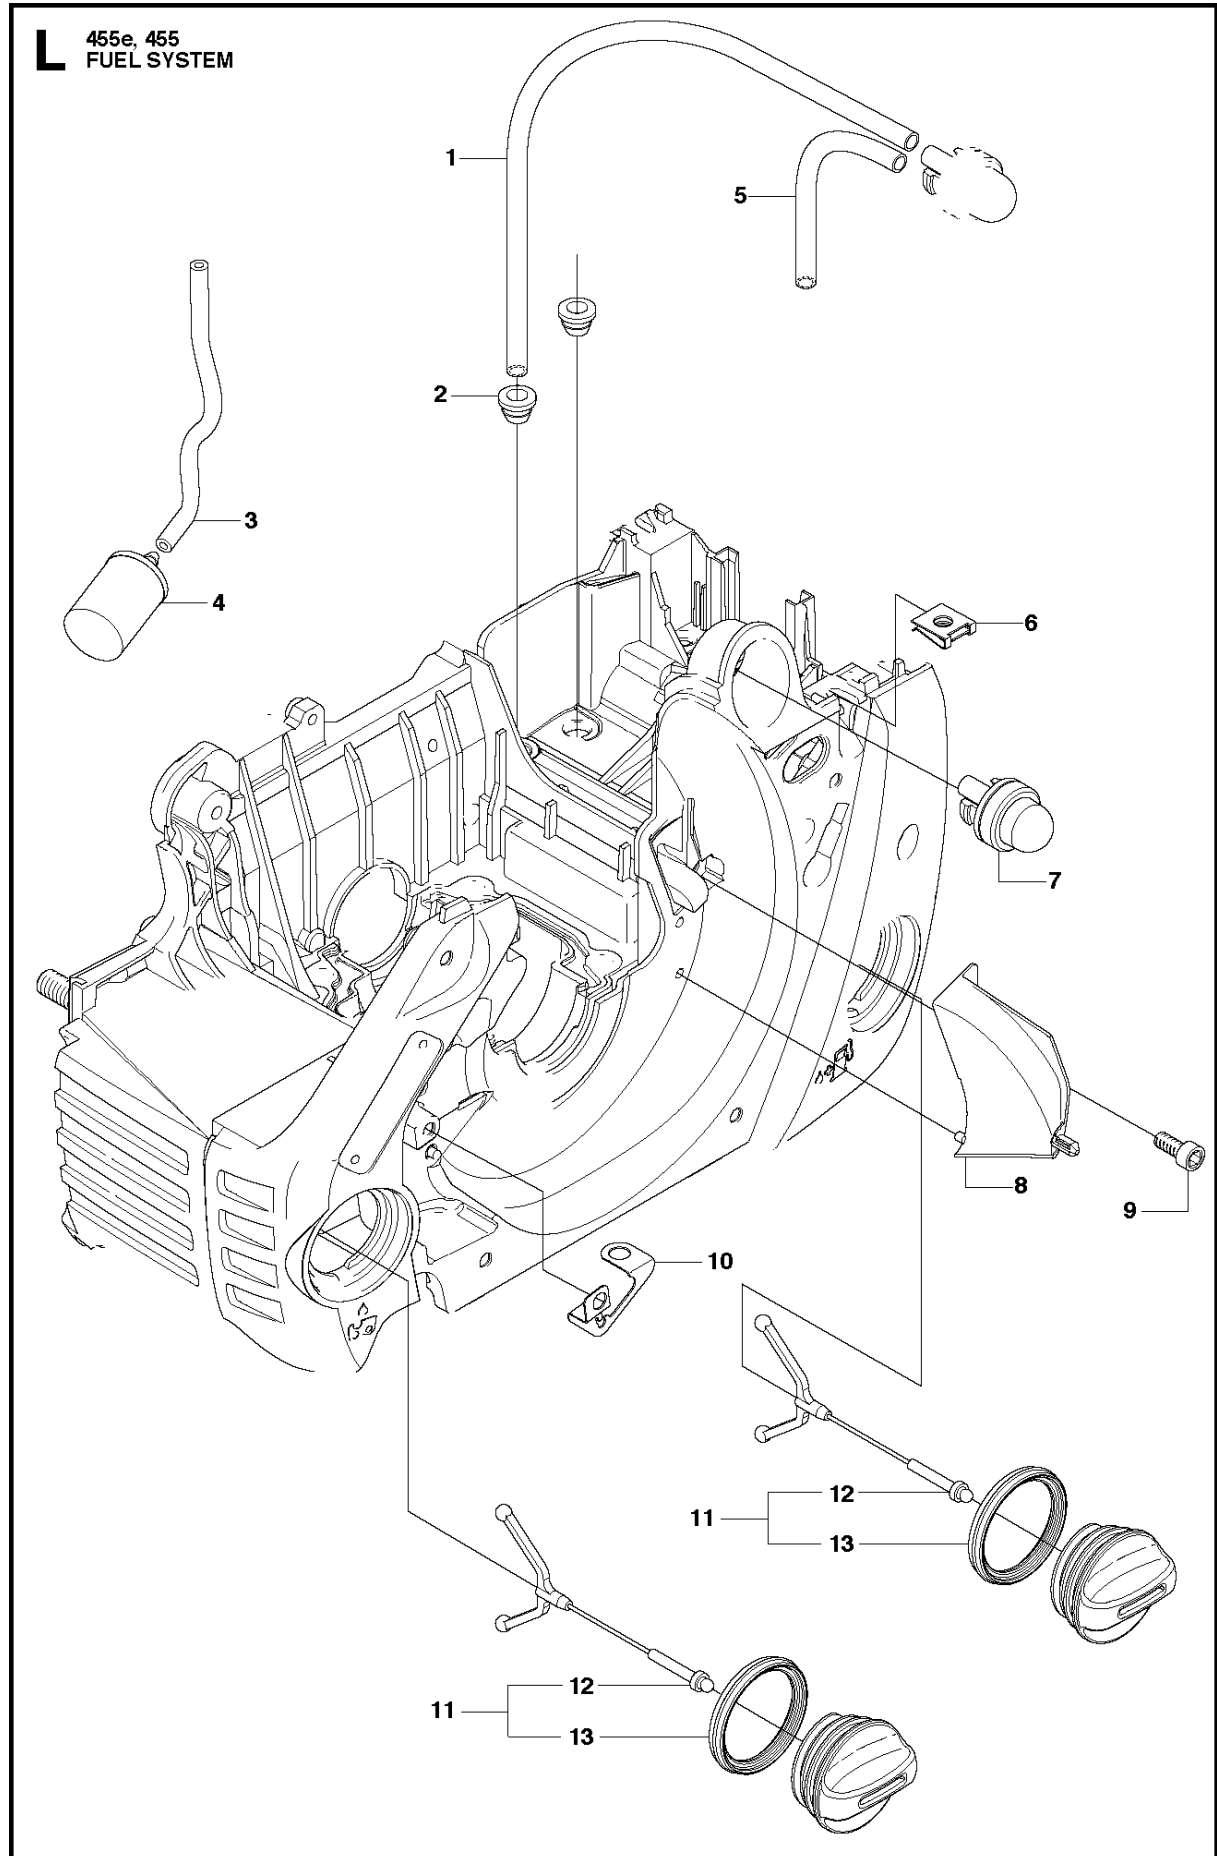

FUEL SYSTEM

455 E, 2013-10

Ref	Part no.	Description	Remark	Qty	Kit
1	537 04 24-08	FUEL HOSE		1	
2	503 73 58-01	BUSHING		2	
3	544 32 50-02	FUEL HOSE		1	
4	503 44 32-01	FILTER		1	
5	537 04 24-02	FUEL HOSE		1	
6	503 22 69-02	NUT		3	
7	503 93 66-01	PRIMER HOUSING		1	
8	537 31 79-01	AIR NOZZLE		1	
9	503 21 74-12	SCREW IHSCT		1	
10	537 27 80-01	GROUND PLATE		1	
11	537 21 52-02	TANK CAP ASSY		2	
12	503 57 89-01	HOLDER		1	
13	537 21 50-01	SEALING		1