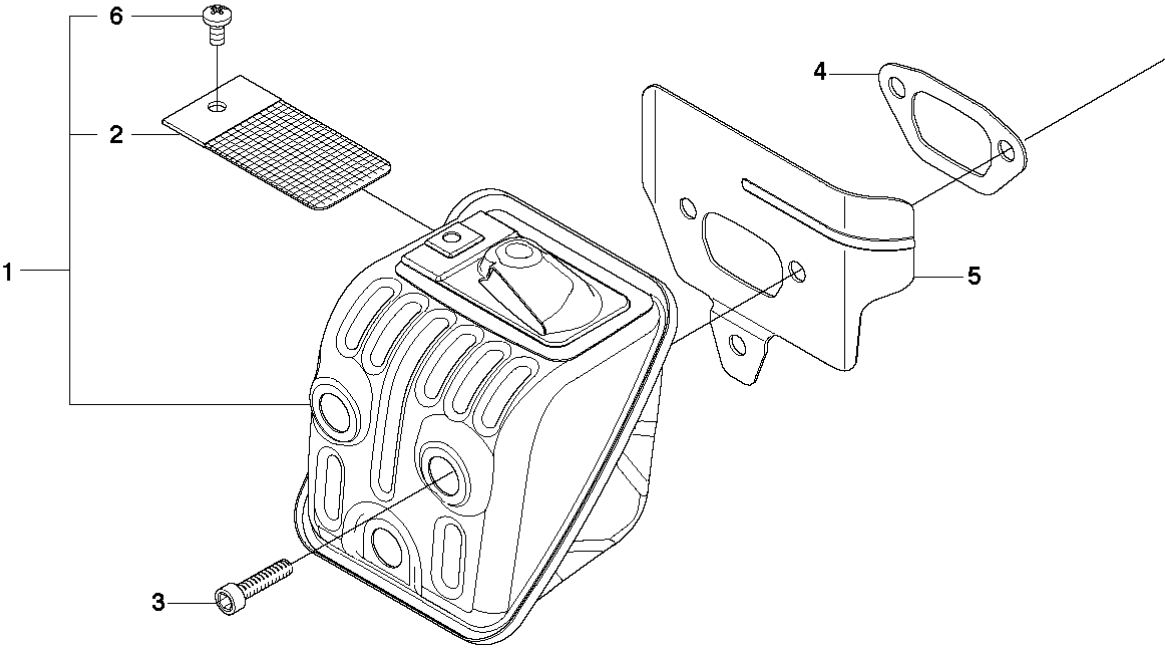

F 455e, 455
MUFFLER

MUFFLER

455 E, 2013-10

Ref	Part no.	Description	Remark	Qty	Kit
1	505 41 62-02	MUFFLER ASSY		1	
2	544 11 68-02	SPARK ARRESTOR SCREEN		1	1
3	725 53 68-55	SCREW IHSCM		3	
4	537 28 77-01	GASKET MUFFLER		1	
5	537 28 76-01	HEAT DEFLECTOR		1	
6	724 12 87-59	SCREW CRPANM		1	1