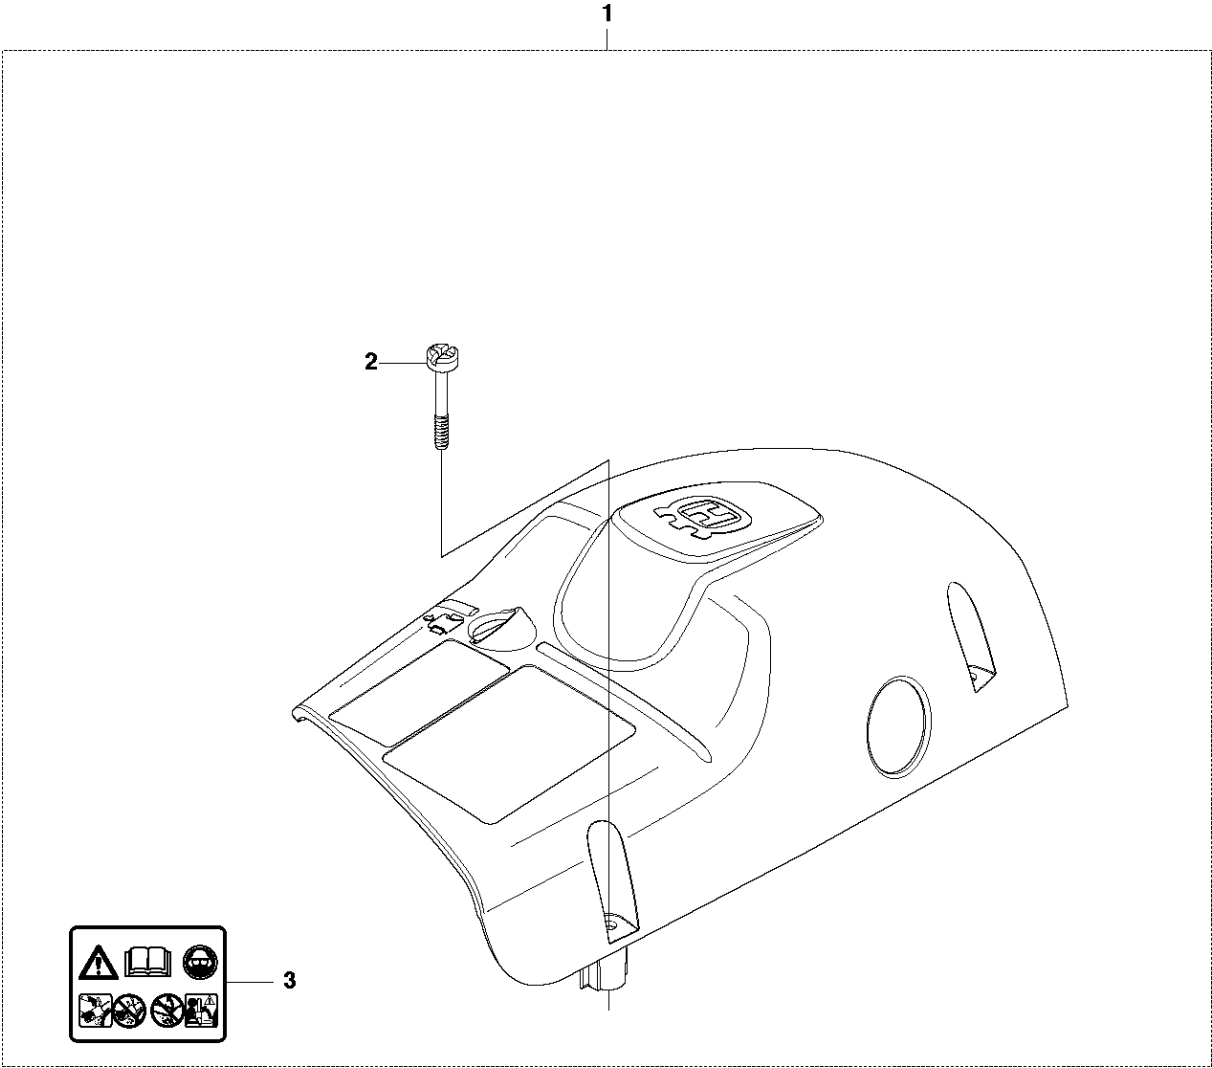

C 455e, 455
COVER

COVER

455 E, 2013-10

Ref	Part no.	Description	Remark	Qty	Kit
1	537 30 89-01	CYLINDER COVER		1	
2	503 20 34-76	SCREW CRPANMO		3	1
3	503 98 74-01	LABEL		1	1