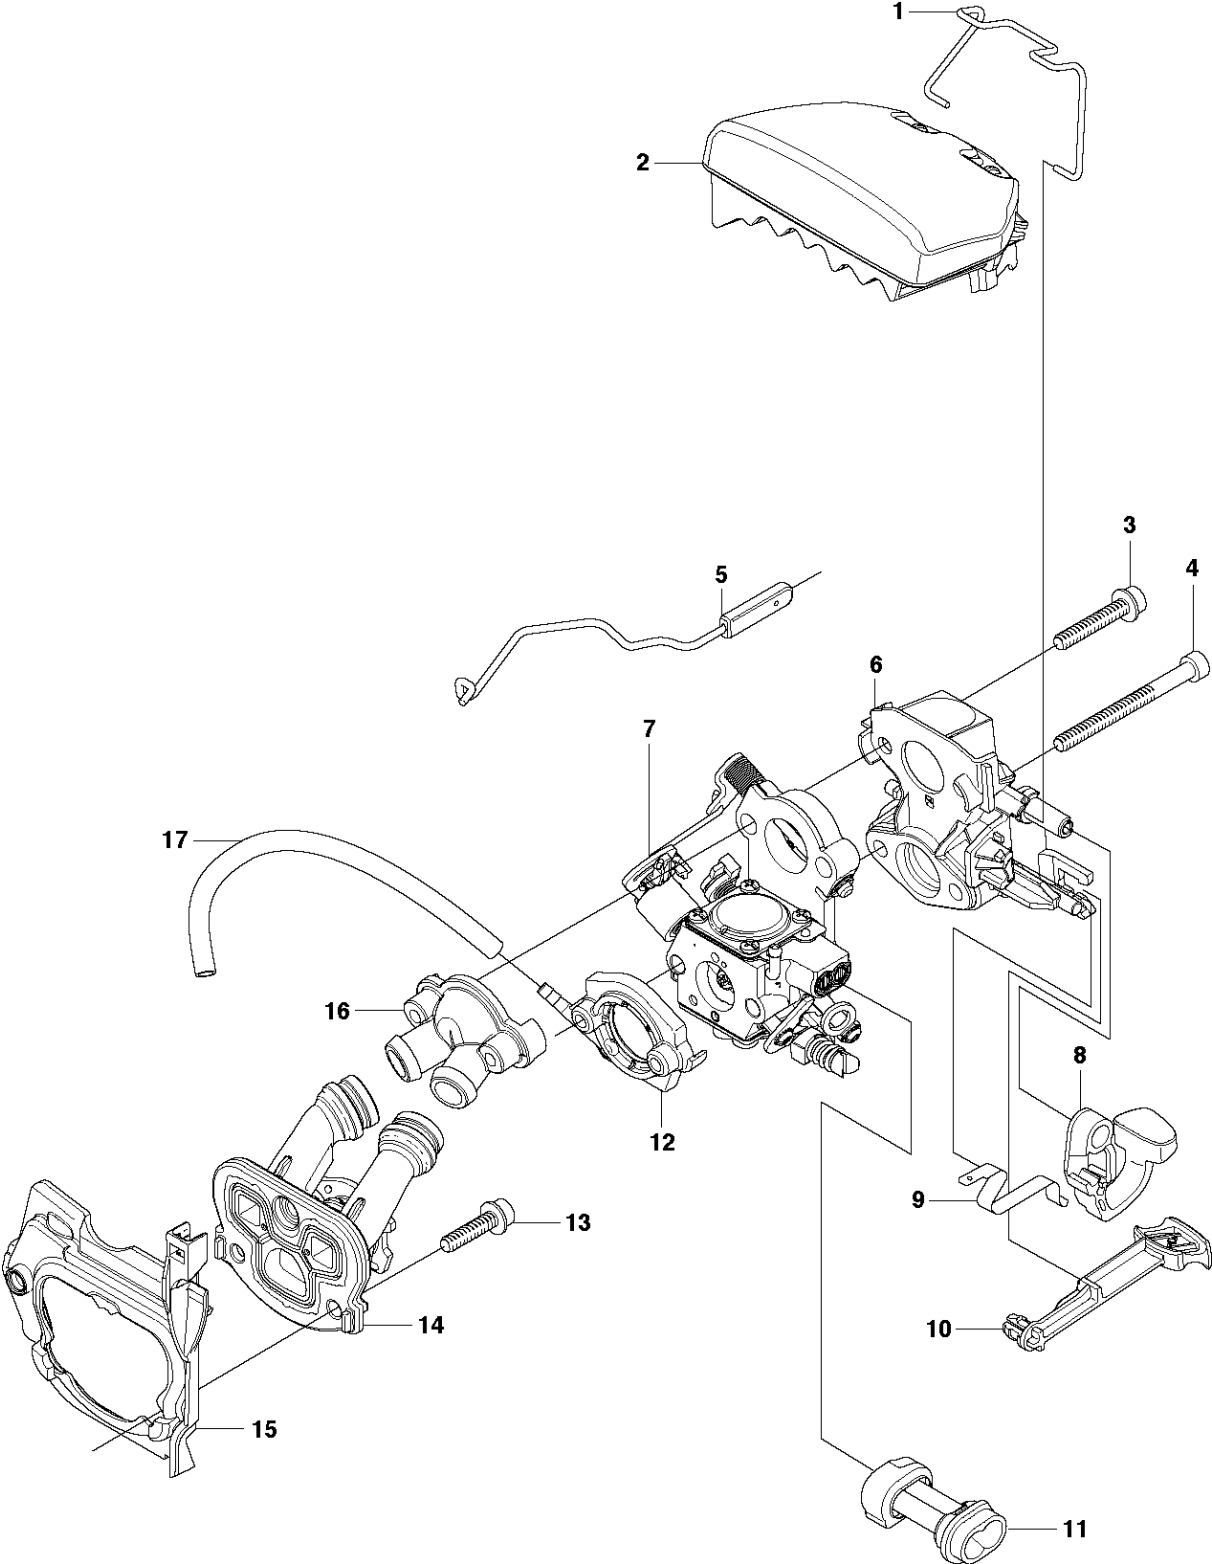

SPARE PARTS LIST

CHAIN SAWS

455 E, 2013-10

G 455e, 455
CARBURETOR & AIR FILTER

CARBURETOR & AIR FILTER

455 E, 2013-10

Ref	Part no.	Description	Remark	Qty	Kit
1	537 30 49-01	CLAMP		1	
2	537 25 57-01	AIR FILTER ASSY	μ80	1	
2	537 25 57-02	AIR FILTER ASSY	μ44	1	
2	537 25 57-03	AIR FILTER ASSY	FELT	1	
3	503 21 55-25	SCREW IHSCFT		2	
4	503 21 74-50	SCREW IHSCFT		2	
5	537 26 08-02	THROTTLE WIRE ASSY		1	
6	537 32 30-01	INLET ELBOW		1	
7	544 88 30-01	CARBURETTOR	Walbro WTEA-1	1	
8	537 25 55-01	STOP CONTROL		1	
9	503 86 97-02	SHORT CIRCUIT SPRING		1	
10	537 25 56-01	CHOKE CONTROL		1	
11	544 07 14-01	GUIDE SLEEVE CARB		1	
12	537 24 15-01	FLANGE		1	
13	503 20 02-16	SCREW IHSCFM		3	
14	537 32 10-02	INLET PIPE ASSY		1	
15	537 37 14-01	INSULATION WALL		1	
16	537 24 14-01	FLANGE		1	
17	503 40 06-10	IMPULSE HOSE		1	