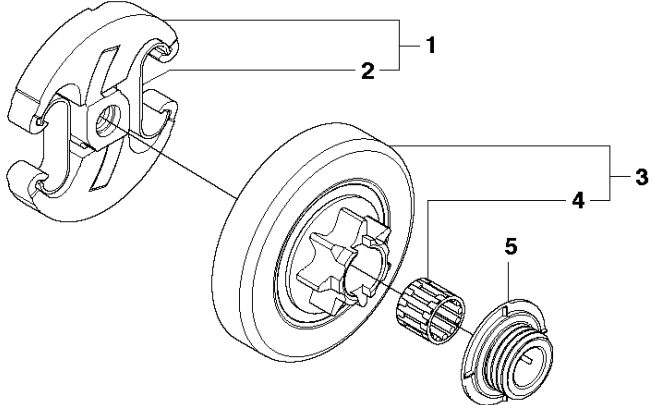

B 455e, 455
CLUTCH & OIL PUMP

CLUTCH & OIL PUMP

455 E, 2013-10

Ref	Part no.	Description	Remark	Qty	Kit
1	537 11 05-03	CLUTCH ASSY		1	
2	537 35 91-01	CLUTCH SPRING		2	1
3	537 29 17-02	CLUTCH DRUM	".325"x7 SPUR"	1	
3	537 29 16-04	CLUTCH DRUM	"8"x7 SPUR"	1	
4	503 25 52-01	NEEDLE BEARING		1	3
5	537 25 26-01	PUMP PINION		1	
6	544 18 01-04	OIL PUMP ASSY		1	
7	503 89 16-01	SPRING		1	6
8	503 23 00-60	WASHER		1	6
9	537 06 93-02	PUMP PISTON		1	6
10	503 89 15-01	SPRING		1	6
11	721 11 64-30	GROOVED PIN		1	6
12	537 02 71-01	ADJUSTER		1	6
13	503 21 74-16	SCREW IHSCT		1	
14	537 26 15-01	OIL PRESSURE HOSE		1	
15	537 26 14-02	OIL HOSE		1	
16	510 04 43-01	OIL SCREEN		1