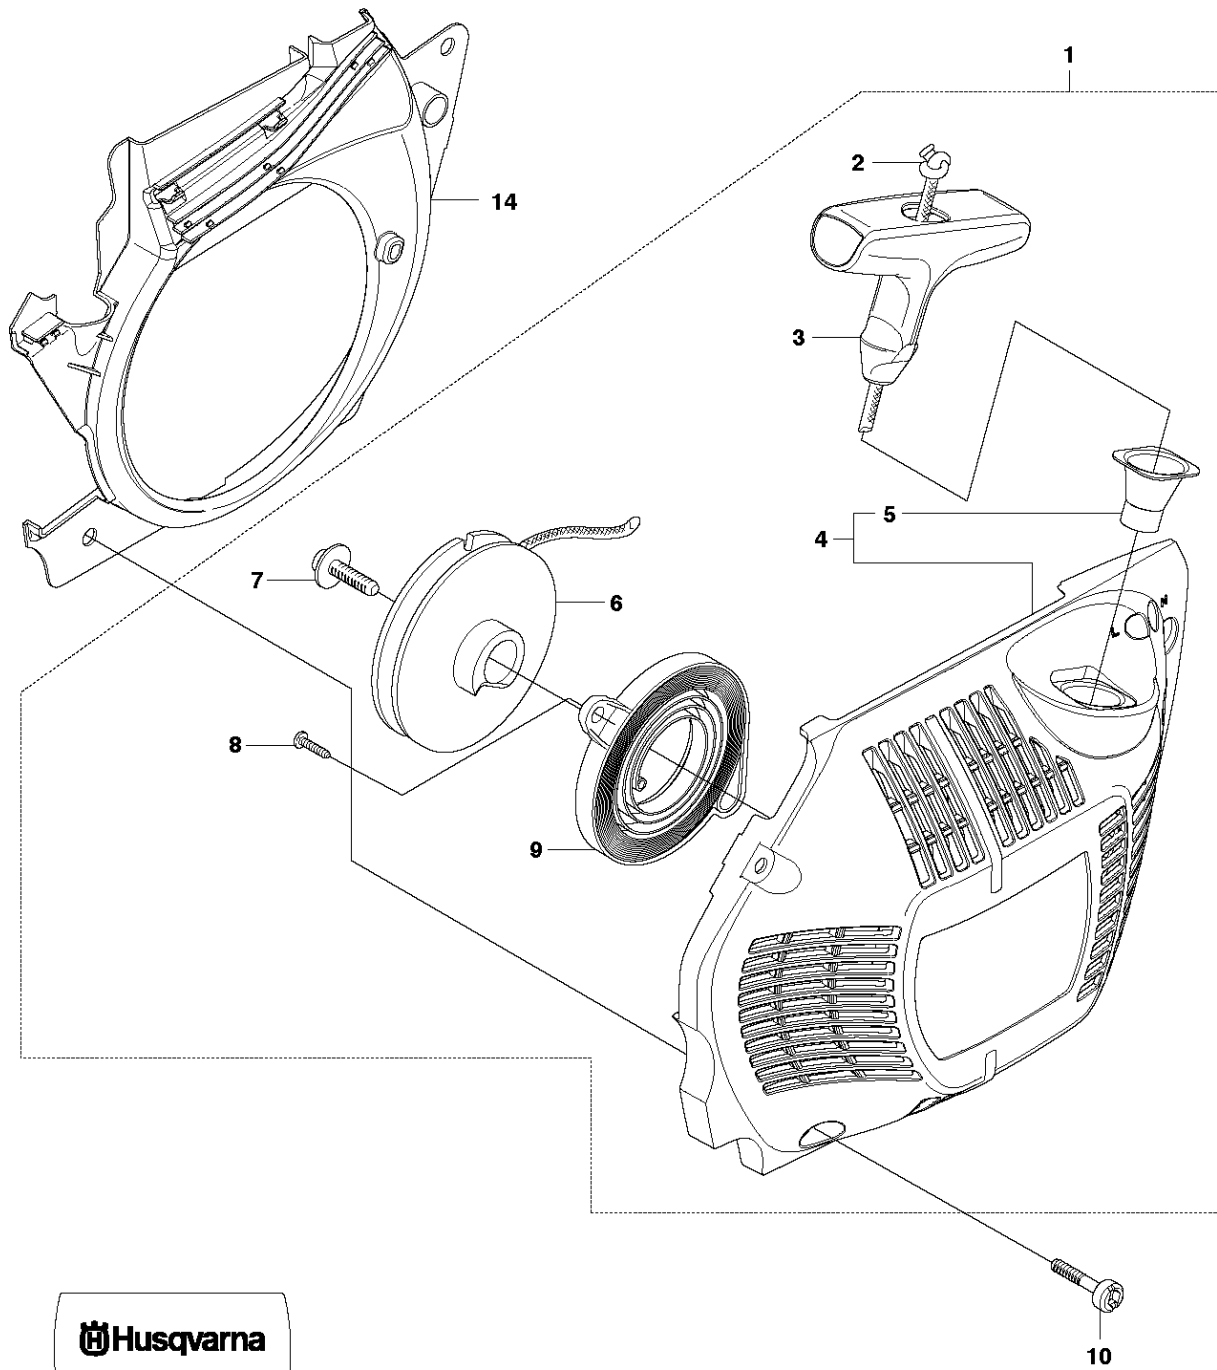

D 455e, 455
STARTER

STARTER

455 E, 2013-10

Ref	Part no.	Description	Remark	Qty	Kit
1	537 28 42-01	STARTER ASSY		1	
2	505 30 51-25	STARTER CORD		1	1
3	537 23 25-01	STARTER HANDLE		1	1
4	537 28 41-02	STARTER HOUSING		1	1
5	537 28 32-01	REINFORCEMENT SLEEVE		1	1, 4
6	537 09 25-01	STARTER PULLEY		1	1
7	503 21 77-16	SCREW IHSCT		1	1
8	503 21 28-10	SCREW CCRPANT		2	1
9	537 24 17-01	SPRING CASSETTE ASSY		1	1
10	503 21 73-21	SCREW CIHSCTO		4	
12	537 32 33-04	DECAL		1	
13	537 32 33-06	DECAL		1	
14	537 26 09-01	AIR CONDUCTOR		1