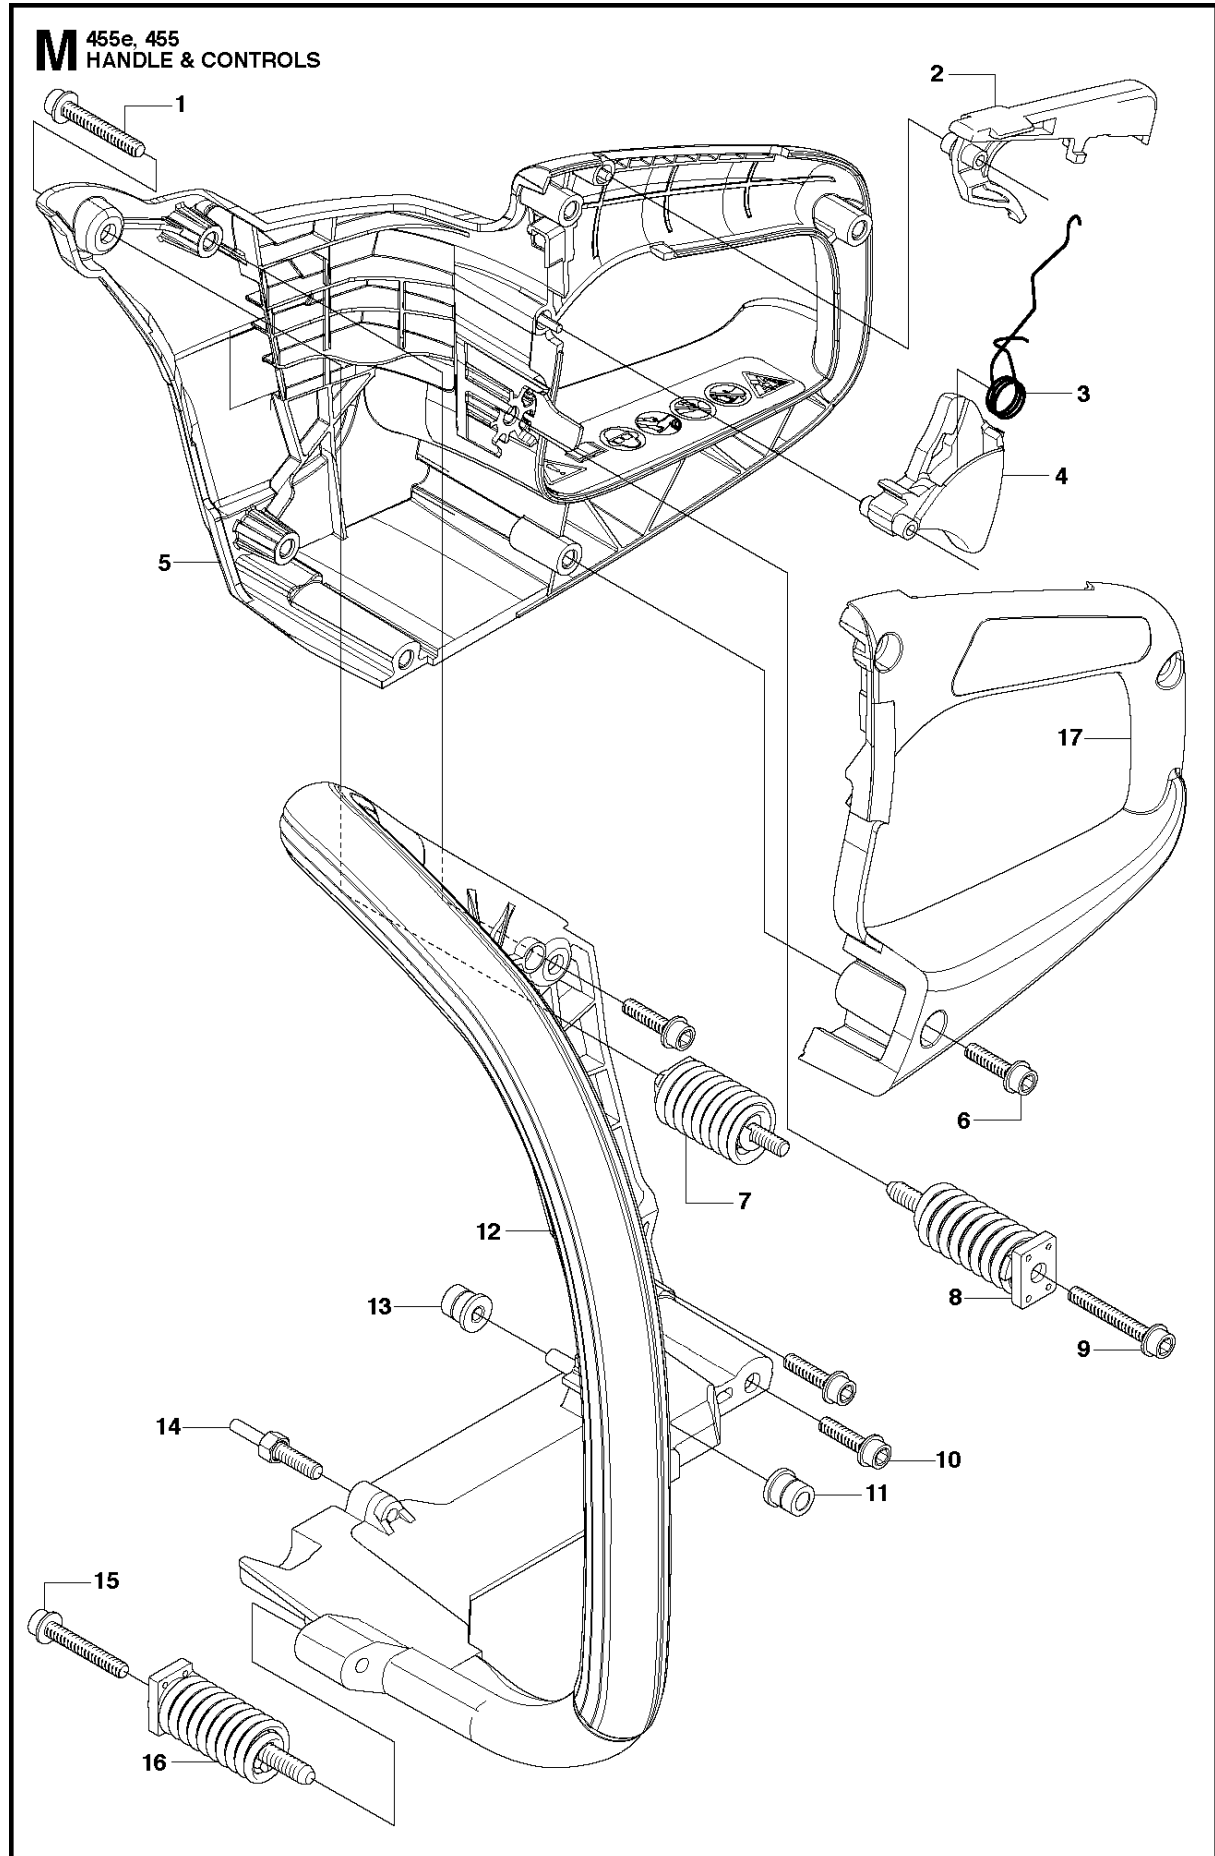

HANDLE & CONTROLS

455 E, 2013-10

Ref	Part no.	Description	Remark	Qty	Kit
1	503 21 88-76	SCREW IHSCFT		1	
2	502 44 02-01	THROTTLE LOCKOUT		1	
3	503 99 86-01	RECOIL SPRING		1	
4	537 26 05-03	THROTTLE TRIGGER		1	
5	580 94 59-01	REAR HANDLE		1	
6	503 21 02-70	SCREW IHSCFT		3	
7	537 30 46-01	ANTIVIBRATION ELEMENT		1	
8	503 85 41-01	ANTIVIBRATION ELEMENT		1	
9	503 21 88-76	SCREW IHSCFT		1	
10	503 21 02-70	SCREW IHSCFT		3	
11	503 86 92-01	LATERAL SUPPORT		1	
12	537 23 05-02	FRONT HANDLE		1	
13	503 86 92-01	LATERAL SUPPORT		3	
14	537 24 29-01	SCREW		1	
15	503 21 88-76	SCREW IHSCFT		1	
16	503 92 31-01	ANTIVIBRATION ELEMENT		1	
17	537 23 07-04	CAP		1