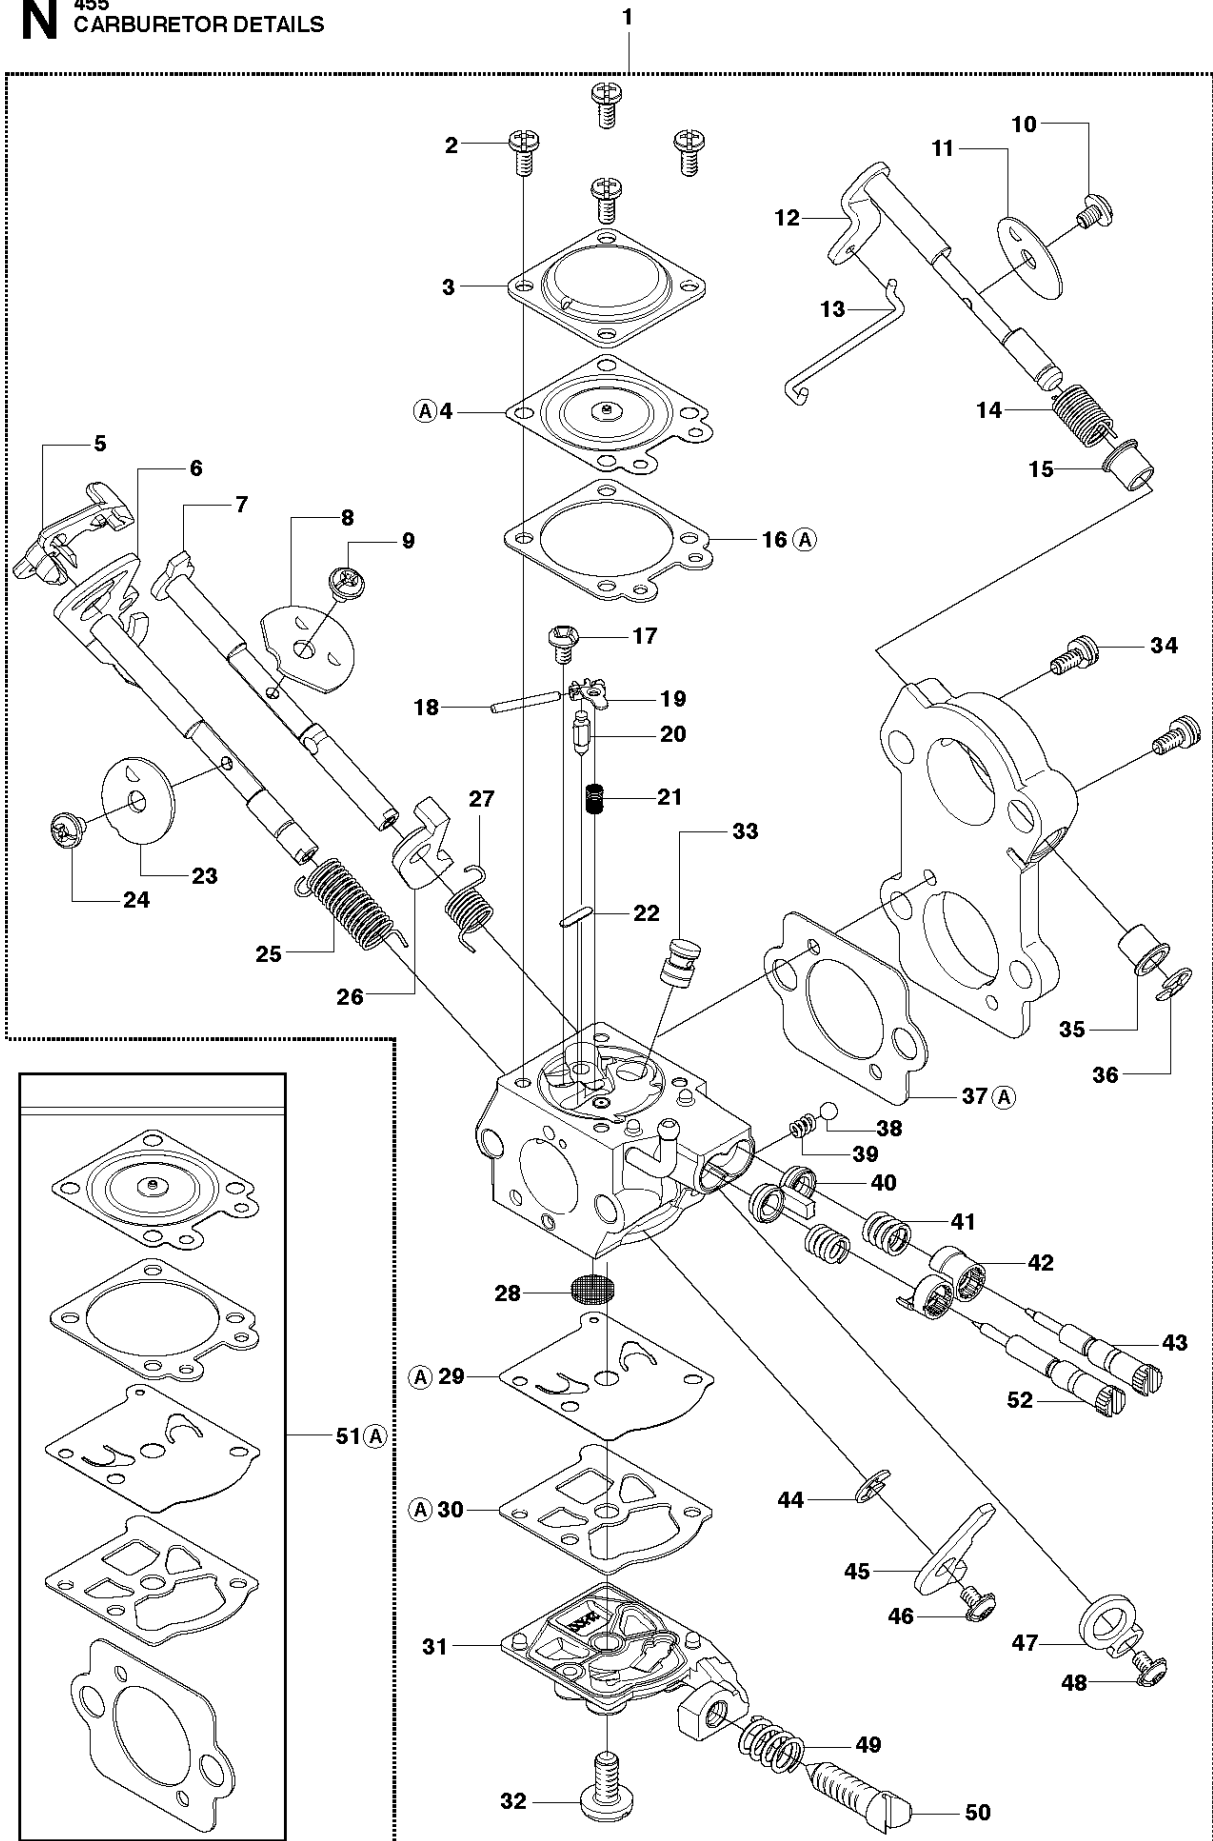

N 455
CARBURETOR DETAILS

CARBURETOR DETAILS

455 E, 2013-10

Ref	Part no.	Description	Remark	Qty	Kit
1	544 88 30-01	CARBURETTOR	WALBRO, WTEA-1	1	
2	503 58 46-01	SCREW		4	1
3	505 31 67-54	LOCK STYRMEMBRAN		1	1
4	502 84 70-01	DIAPHRAGM		1	1, 51
5	537 30 62-01	LEVER		1	1
6	537 40 74-01	SHAFT ASSY		1	1
7	537 40 75-01	SHAFT ASSY		1	1
8	537 40 77-01	VALVE		1	1
9	537 00 34-01	SCREW		1	1
10	537 00 34-01	SCREW		1	1
11	537 40 68-01	VALVE		1	1
12	537 40 69-01	SHAFT ASSY		1	1
13	537 40 72-01	ROD		1	1
14	537 40 70-01	SPRING THROTT.RETURN		1	1
15	537 40 67-01	BUSHING		1	1
16	504 35 09-06	GASKET		1	1, 51
17	502 84 71-01	SCREW		1	1
18	505 52 01-25	PIN-METERING LEVER		1	1
19	502 84 74-01	LEVER		1	1
20	503 56 34-01	VALVE INLET NEEDLE		1	1
21	503 91 47-01	SPRING		1	1
22	502 84 69-01	PLUG		1	1
23	502 84 66-01	VALVE		1	1
24	544 11 15-01	SCREW		1	1
25	537 40 84-01	SPRING THROTT.RETURN		1	1
26	537 40 92-01	LEVER		1	1
27	537 40 86-01	SPRING CHOKE RETURN		1	1
28	501 66 61-01	SCREEN-INLET		1	1
29	502 21 36-01	DIAPHRAGM PUMP		1	1, 51
30	504 13 09-06	GASKET		1	1, 51
31	537 40 73-01	COVER		1	1
32	501 46 69-01	SCREW		1	1
33	502 84 68-01	NOZZLE ASSY		1	1
34	537 40 83-01	SCREW		2	1
35	537 40 66-01	BUSHING		1	1
36	505 31 67-36	RING		1	1
37	537 40 81-01	GASKET		1	1, 51
38	501 46 85-01	BALL-CHOKE FRICTION		1	1
39	501 46 84-01	SPRING		1	1
40	544 97 14-01	RETAINER		1	1
41	544 97 10-01	SPRING		2	1
42	544 97 08-01	LIMITER CAP		2	1
43	502 84 72-01	NEEDLE	High Speed	1	1
44	505 31 67-36	RING		1	1
45	537 40 71-01	LEVER		1	1
46	501 46 87-01	SCREW		1	1
47	537 40 76-01	LEVER		1	1
48	501 46 87-01	SCREW		1	1
49	503 56 42-01	SPRING		1	1
50	537 40 82-01	SCREW		1	1
51	505 27 84-01	KIT	A = Set of Gaskets	1	
52	502 84 73-01	NEEDLE	Low Speed	1	1