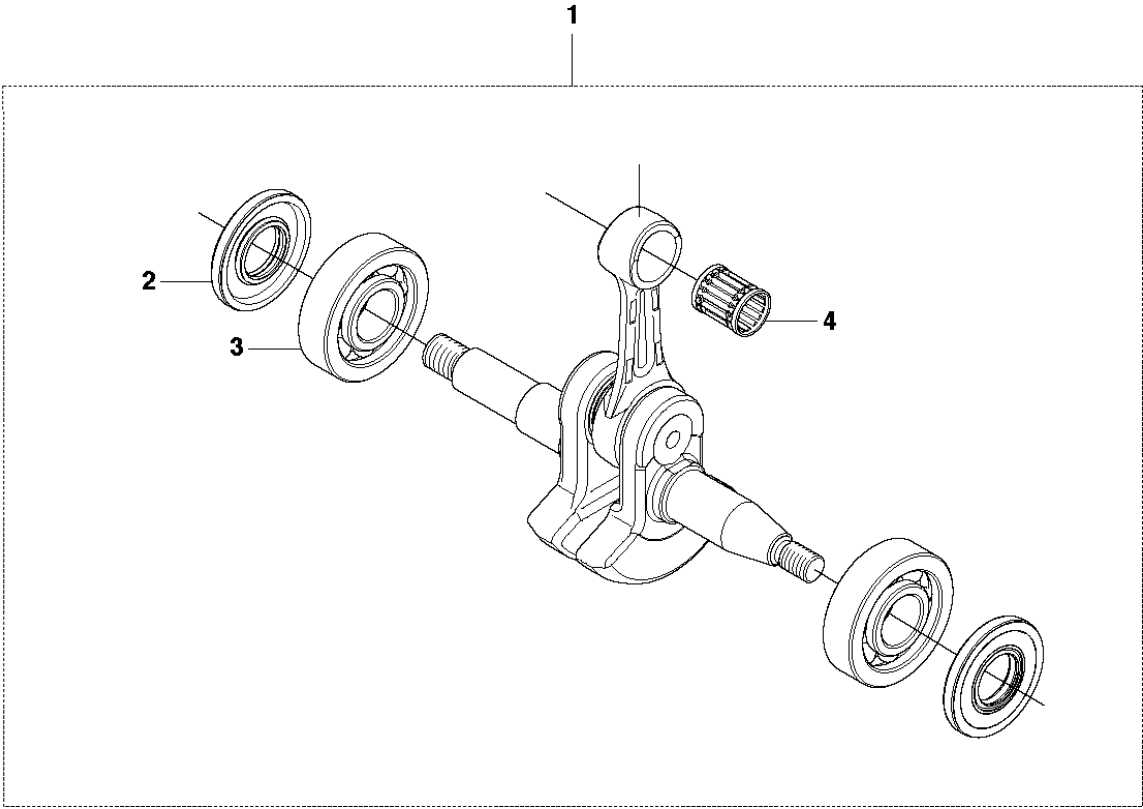

J 455e, 455
CRANKSHAFT

CRANKSHAFT

455 E, 2013-10

Ref	Part no.	Description	Remark	Qty	Kit
1	537 31 40-02	CRANKSHAFT ASSY		1	
2	503 26 19-01	SEALING		2	1
3	503 25 16-02	BALL BEARING		2	1
4	501 86 18-01	NEEDLE BEARING		1	1