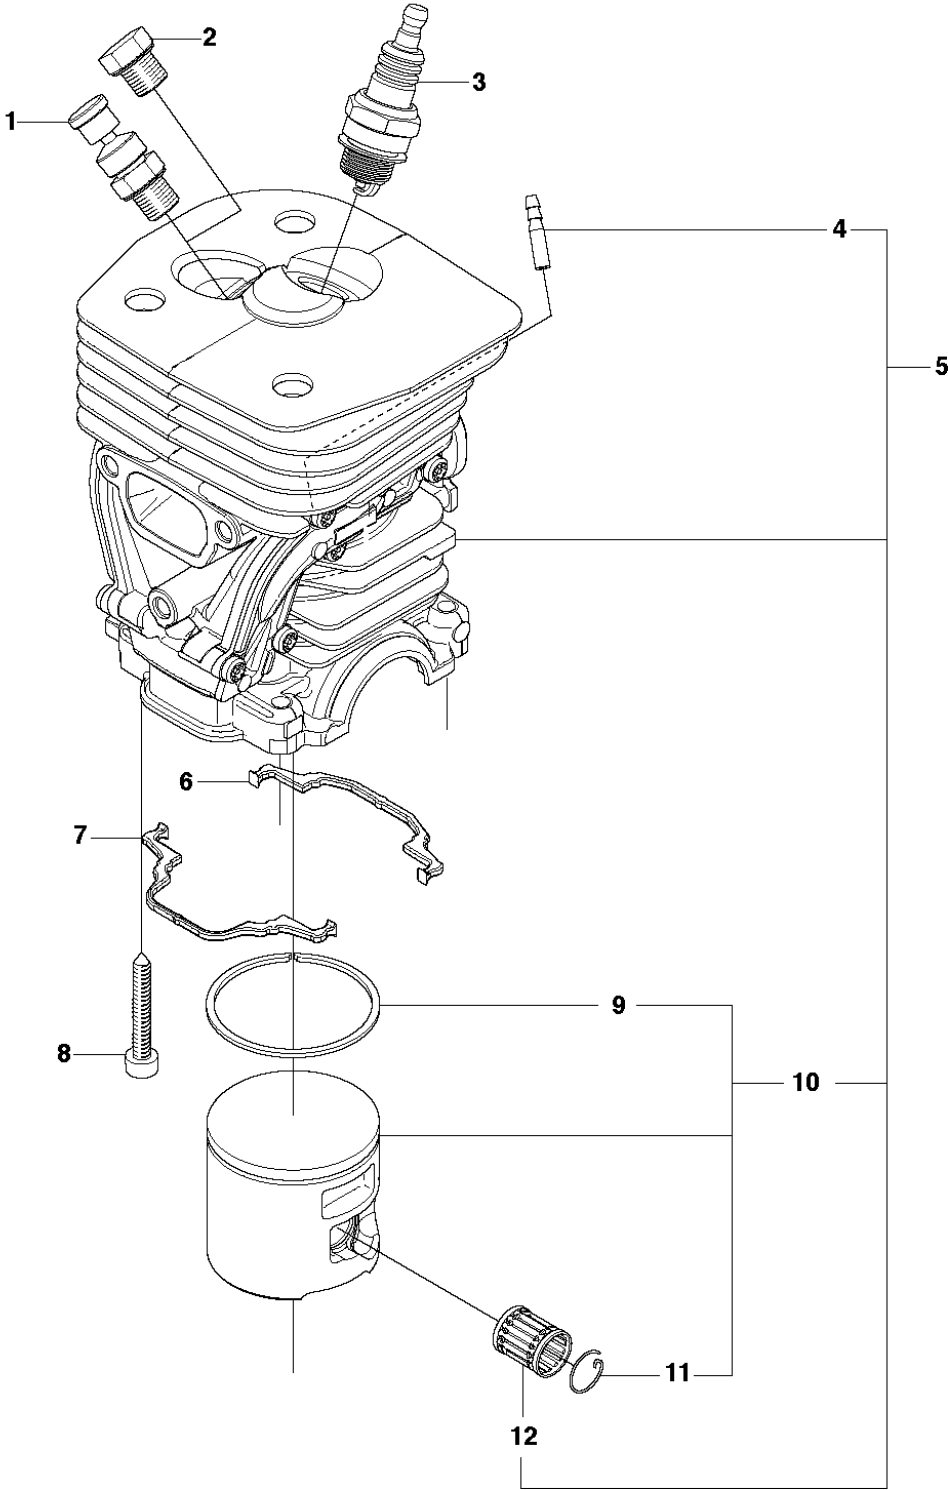

B 455e, 455
CLUTCH & OIL PUMP

CLUTCH & OIL PUMP

455 E, 2013-10

Ref	Part no.	Description	Remark	Qty	Kit
1	537 11 05-03	CLUTCH ASSY		1	
2	537 35 91-01	CLUTCH SPRING		2	1
3	537 29 17-02	CLUTCH DRUM	".325"x7 SPUR"	1	
3	537 29 16-04	CLUTCH DRUM	"8"x7 SPUR"	1	
4	503 25 52-01	NEEDLE BEARING		1	3
5	537 25 26-01	PUMP PINION		1	
6	544 18 01-04	OIL PUMP ASSY		1	
7	503 89 16-01	SPRING		1	6
8	503 23 00-60	WASHER		1	6
9	537 06 93-02	PUMP PISTON		1	6
10	503 89 15-01	SPRING		1	6
11	721 11 64-30	GROOVED PIN		1	6
12	537 02 71-01	ADJUSTER		1	6
13	503 21 74-16	SCREW IHSCT		1	
14	537 26 15-01	OIL PRESSURE HOSE		1	
15	537 26 14-02	OIL HOSE		1	
16	510 04 43-01	OIL SCREEN		1	

Ref	Part no.	Description	Remark	Qty	Kit
1	503 21 70-10	SCREW CCRPANT		1	
2	537 27 13-02	CHAIN GUIDE PLATE		1	
3	537 28 43-01	HAND GUARD		1	
4	537 29 65-01	SCREW		2	
5	503 86 93-01	CARBURETTOR MOUNTING		2	
6	537 26 04-01	BELLOWS		1	
7	537 33 46-02	BAR BOLT		2	17
8	537 22 78-01	BAR BOLT		1	17
9	503 89 24-01	LOCK		1	
10	503 43 65-01	POSITION SPRING		1	
11	537 40 35-01	FILTER		1	17
12	530 02 61-19	CHECK VALVE		1	17
13	503 97 38-01	BARKSTØD		1	
14	503 21 68-72	SCREW IHSCFT		2	
15	503 91 06-71	KIT		1	
16	537 35 95-01	TANK VENT ASSY		1	17
17	510 06 59-04	CRANKCASE		1	

J 455e, 455
CRANKSHAFT

CRANKSHAFT

455 E, 2013-10

Ref	Part no.	Description	Remark	Qty	Kit
1	537 31 40-02	CRANKSHAFT ASSY		1	
2	503 26 19-01	SEALING		2	1
3	503 25 16-02	BALL BEARING		2	1
4	501 86 18-01	NEEDLE BEARING		1	1

H 455e, 455
CYLINDER PISTON

CYLINDER PISTON

455 E, 2013-10

Ref	Part no.	Description	Remark	Qty	Kit
1	537 31 05-01	DECOMPRESSION VALVE		1	
2	503 55 22-01	PLUG		1	
3	503 23 51-08	SPARK PLUG	RCJ7Y	1	
4	503 42 43-01	IMPULSE NIPPLE		4	5
5	537 32 04-02	CYLINDER ASSY	455	1	
6	537 24 58-01	GASKET		1	
7	537 24 57-01	GASKET		1	
8	503 20 05-27	SCREW IHSCM		4	
9	503 28 90-50	PISTON RING	455	1	10, 5
10	537 29 30-04	PISTON ASSY	455	1	5
11	737 43 12-00	SNAP RING		2	10, 5
12	501 86 18-01	NEEDLE BEARING		1	5