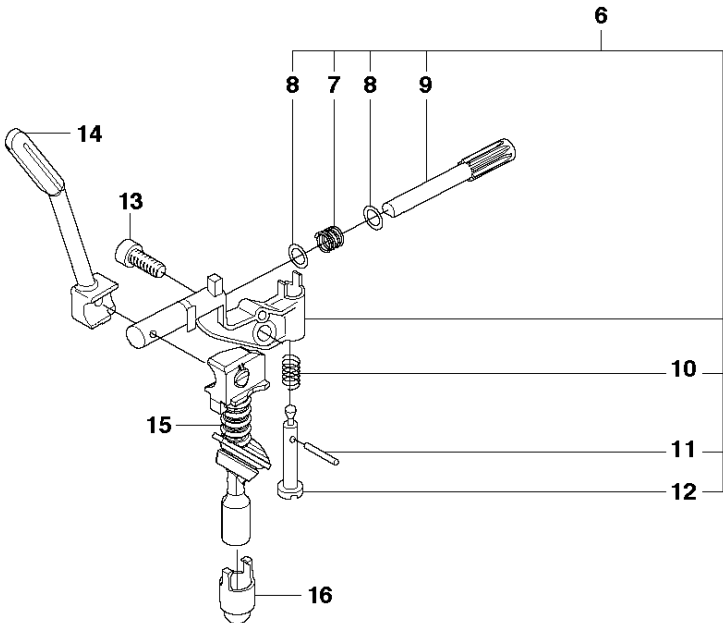

B 455e, 455
CLUTCH & OIL PUMP

CLUTCH & OIL PUMP

455 E, 2013-10

Ref	Part no.	Description	Remark	Qty	Kit
1	537 11 05-03	CLUTCH ASSY		1	
2	537 35 91-01	CLUTCH SPRING		2	1
3	537 29 17-02	CLUTCH DRUM	".325"x7 SPUR"	1	
3	537 29 16-04	CLUTCH DRUM	"8"x7 SPUR"	1	
4	503 25 52-01	NEEDLE BEARING		1	3
5	537 25 26-01	PUMP PINION		1	
6	544 18 01-04	OIL PUMP ASSY		1	
7	503 89 16-01	SPRING		1	6
8	503 23 00-60	WASHER		1	6
9	537 06 93-02	PUMP PISTON		1	6
10	503 89 15-01	SPRING		1	6
11	721 11 64-30	GROOVED PIN		1	6
12	537 02 71-01	ADJUSTER		1	6
13	503 21 74-16	SCREW IHSCT		1	
14	537 26 15-01	OIL PRESSURE HOSE		1	
15	537 26 14-02	OIL HOSE		1	
16	510 04 43-01	OIL SCREEN		1